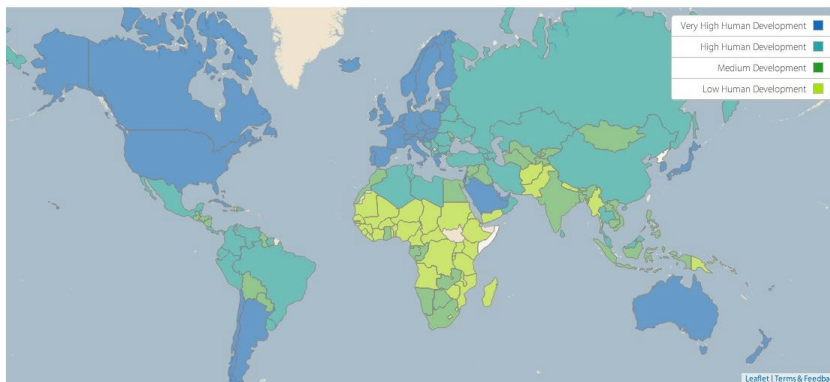

# Human Development Index Choropleth Thematic Map

## Components of the Human Development Index

The HDI—three dimensions and four indicators

Note: The indicators presented in this figure follow the new methodology, as defined in box 1.2.

Source: HDRO.

### Directions:

1. Using TODALS, recreate this choropleth map with a legend. Your legend should have 4 colors, showing Very High Human Development, High Human Development, Medium Human Development, and Low Human Development.
2. In addition to TODALS, put a star over and label a country you randomly selected.
3. Finally, using this map as reference: <http://hdr.undp.org/en/countries> find and **label the ranking of your country**. You can mouse-over each country using the weblink to find the current HDI ranking of each country.